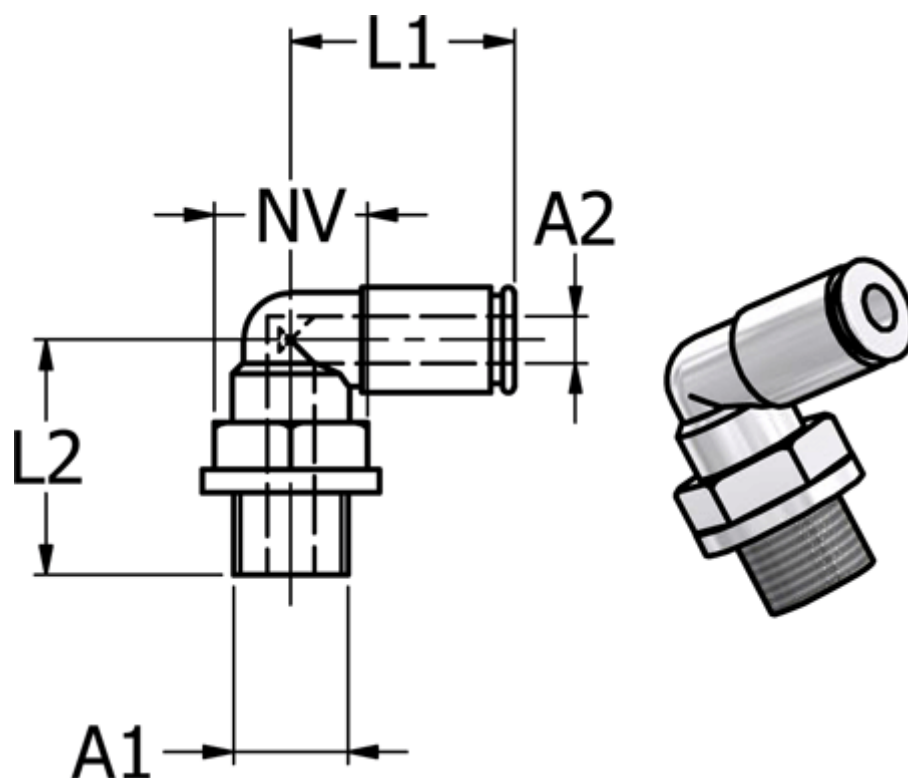

Article number: 5868540144

Description: Metal Push-in fitting 854.014-4, Ø4 / G 1/4"
Elbow with FPM O-ring

Measures

Ext. hose diameter A2 = 4

L1 = 20

L2 = 24

NV = 13

Thread A1 = G 1/4"